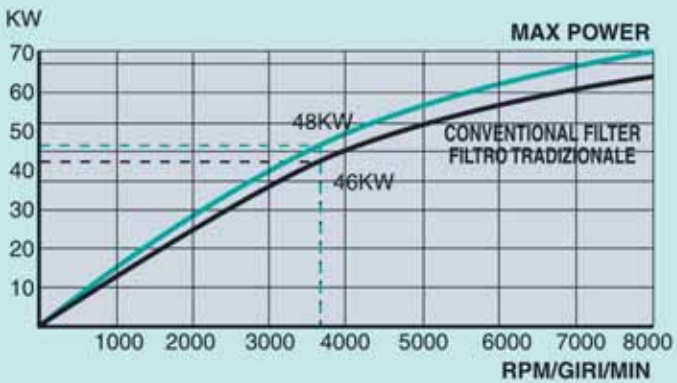

* Data collected from Mitsubishi Pajero 4D56T/Dati raccolti su Mitsubishi Pajero 4D56T

FUEL CONSUMPTION / CONSUMO CARBURANTE

General tests on the road using Toyota LJ70, Mitsubishi, Pajero 4D56T, Nissan Patrol RD28T had shown a drastic reduction in diesel fuel consumption. Besides, the vehicles were running more smoothly and energetic than before according to the drivers.

Test generali su strada, usando Toyota LJ70, Mitsubishi, Pajero 4D56T, Nissan Patrol RD28T, hanno fatto vedere una drastica riduzione del consumo di carburante. Inoltre l'accelerazione del veicolo, secondo il guidatore, era più omogenea.

PERFORMANCE / PERFORMANCE

Data collected from performance test by Sirim using MAHA LPS 13 chasis dynamometer according to normal Power Test procedure.

I dati del test prestazionale sono stati ricavati usando il dinamometro MAHA LPS 13 secondo la normale procedura Power Test.

Measurement / Misurazioni	Conventional filter / Filtro convenzionale	Max Power Filter	Difference / Differenza
Engine Power (KW) / Potenza motore (KW)	46KW @ 3700 rpm/giri/min	48KW @ 3700 rpm/giri/min	+4.3% (increase/aumento)