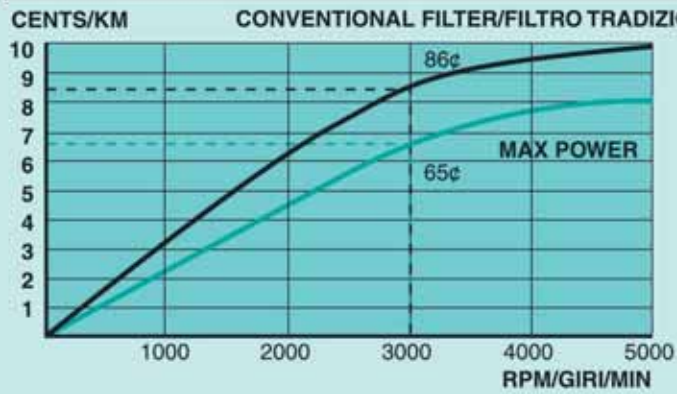

1. RIDUCE IL FUMO
2. AUMENTA LA POTENZA DEL MOTORE (+4,3%)

new novità

3. PULISCE GLI INIETTORI E PROLUNGA LA DURATA DEL MOTORE
4. RISPARMIA CARBURANTE

Japanparts

MAX POWER

Diesel Filter

Filtro Diesel

* Data collected from Toyota LJ70/Dati raccolti su Toyota LT70